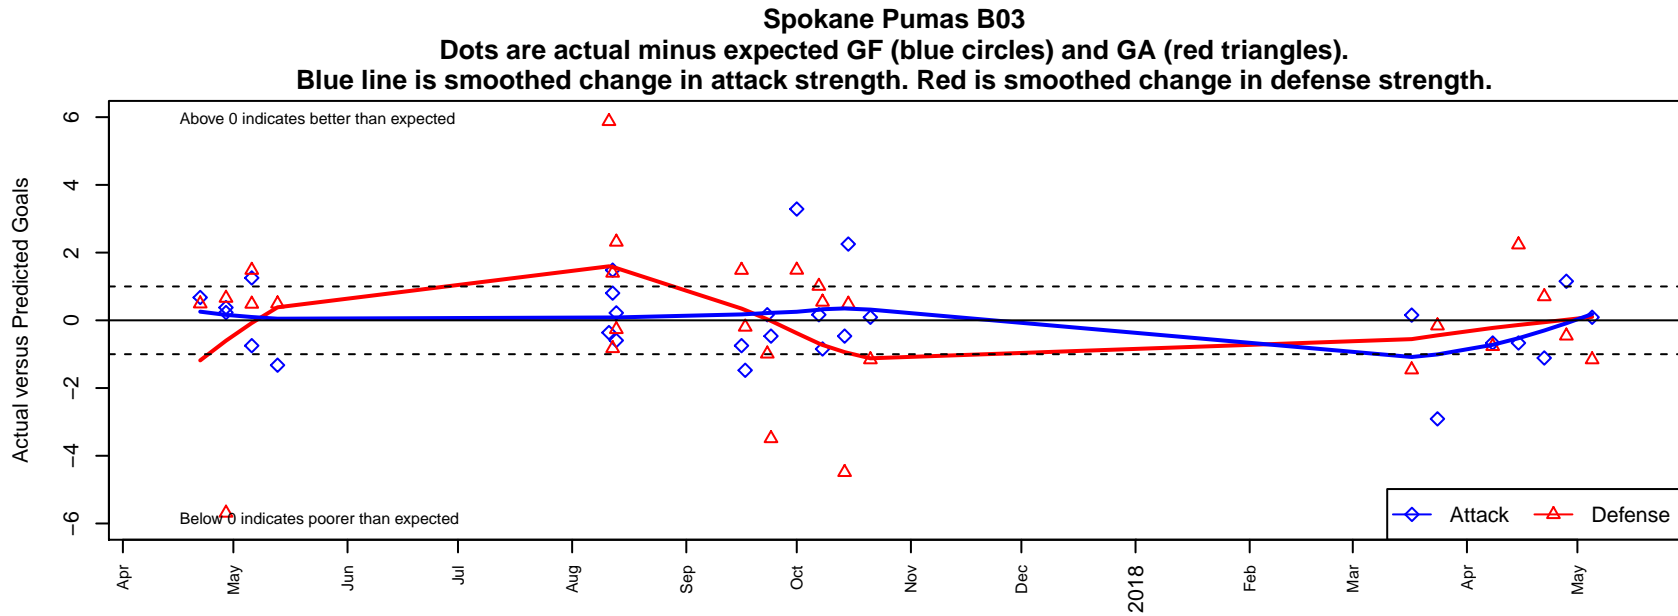

**attack and defense variance (black dot)
relative to other teams
and top 10 in region**

**attack and defense rating
relative to others at age
and all opponents in last 13 months**

Performance relative to 13 month average