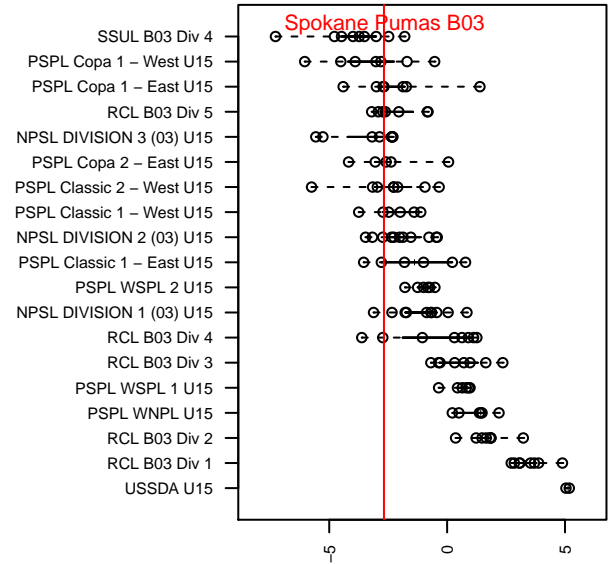

alt names used:

Spokane Foxes Pumas FC '03 French

FOXES PUMAS PUMAS 03 FRENCH

Venues played:

2016 Spr PSPL–Inland Copa Classic U14

2017 Les Schwab NW Cup U15

2017 PSPL Copa 1 – East U15

2017 Spr PSPL EWA – '02/'03 Copa 1 – East U

**attack and defense variance (black dot)
relative to other teams
and top 10 in region**

**attack and defense rating
relative to others at age
and all opponents in last 13 months**

Performance relative to 13 month average